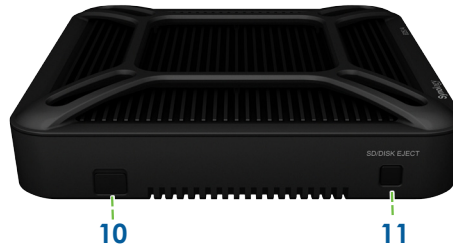

Connections & Buttons

1. 1 Power Indicator
2. 2 LAN Indicators
3. 3 SD/Disk Indicator
4. 4 SD Card Slot
5. 5 USB 3.0 Port
6. 6 RESET Button
7. 7 USB 2.0 Port
8. 8 LAN Ports
9. 9 Power Port
10. 10 DC Output Port
11. 11 SD/Disk Eject Button

Technical Specifications

Hardware

CPU	Marvell Armada 370 1.2GHz
Floating Point	Yes
Hardware Encryption Engine	Yes
Memory	DDR3 512MB
External Device Interface	USB 3.0 port X 1, USB 2.0 port X 1, SD card reader X 1
SD Card	SDXC/UHS-I, SDHC/C10
Size (HxWxD)	31mm X 125mm X 125mm
Weight	295g
LAN	Gigabit X 2
Wireless Support	Yes (wireless dongles not included)
Dynamic DC Input	7 to 24V; 2A (Adapter in package: 12V; 2A)
DC Output	Current: 1A Voltage: Consistent with DC Input
AC Input Power Voltage	100V to 240V
Power Frequency	50Hz to 60Hz, Single Phase
Operating Temperature	EDS14 with direct DC input: -4 to 122°F (-20 to 50°C) AC Power Adapter in package: 32 to 122°F (0 to 50°C)
Storage Temperature	-20°C to 60°C (-5°F to 140°F)
Relative Humidity	5% to 95%RH

DSM Specifications

Networking Protocols	CIFS, AFP, NFS, FTP, WebDAV, CalDAV, iSCSI, Telnet, SSH, SNMP, VPN (PPTP, OpenVPN™, L2TP)
File System	External: EXT4, EXT3, FAT, NTFS, HFS+ (Read Only)
File Sharing Capability	Max User Account: 128, Max Group: 64, Max Shared Folder: 32, Max Concurrent CIFS/AFP/FTP Connections: 128
Security	FTP over SSL/TLS, IP Auto-Block, Firewall, Encrypted Network Backup over Rsync, HTTPS Connection
Utilities	Synology Web Assistant, Synology Assistant, Synology Data Replicator, Cloud Station
Supported Clients	Windows XP onward, Mac OS X® 10.5 onward, Ubuntu 9.04 onward
Support Browsers	Chrome™, Firefox®, Internet Explorer® 8 onward, Safari® 5 onward, Safari (iOS 5 or later on iPad), Chrome (Android 4.0 on tablets)
Language	English, Deutsch, Français, Italiano, Español, Dansk, Norsk, Svensk, Nederlands, Русский, Polski, Magyar, Português do Brasil, Português Europeu, Türkçe, Český, 日本語, 한국어, 繁體中文, 简体中文