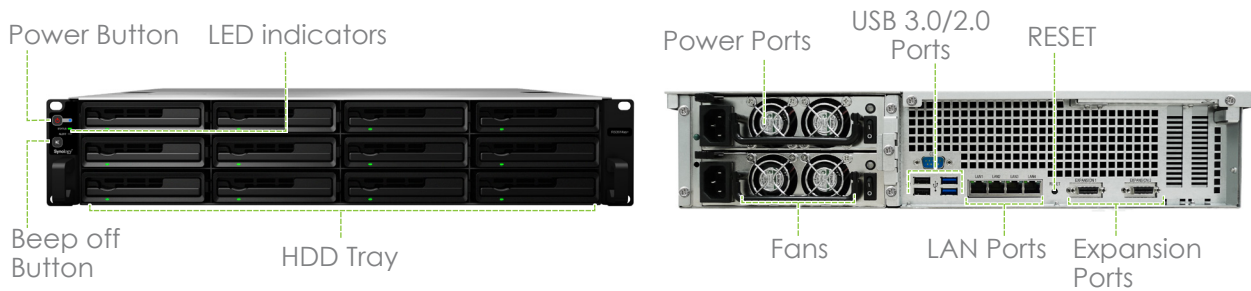

Connections & Buttons

Technical Specifications

Hardware

CPU	Intel Xeon E3 Quad Core 3.3GHz
Hardware Encryption Engine	Yes (AES-NI)
Floating Point	Yes
Memory	8GB ECC RAM(Expandable, up to 32GB)
Internal HDD/SSD	3.5" or 2.5" SATA (III) / SATA (II) X 12 (hard drives not included)
Max Internal Capacity	72TB (12 X 6TB HDD) (The actual capacity will differ according to volume types)
External Ports	USB 3.0 X 2, USB 2.0 X 2, Expansion Port X 2
Size (HxWxD) (mm)	88 X 445 X 570
Weight	15.5 Kg
LAN	Gigabit X 4 (optional 10GbE add-on card X 2 is supported)
Wake on LAN/WAN	Yes
Wireless Support (dongle)	Yes
AC Input Power Voltage	100V to 240V AC
Power Frequency	50 / 60Hz, Single Phase
Operating Temperature	5°C to 35°C (40°F to 95°F)
Storage Temperature	-10°C to 70°C (15 to 155°F)
Relative Humidity	5% to 95% RH

General

Networking Protocols	CIFS, AFP, NFS, FTP, WebDAV, CalDAV, iSCSI, Telnet, SSH, SNMP, VPN (PPTP, OpenVPN™, L2TP)
File System	Internal: EXT4 External: EXT4, EXT3, FAT, NTFS, HFS+
Storage Management	Max File System Size: 108TB, Max Internal Volume #: 1024, Max iSCSI Target #: 128, Max iSCSI LUN#: 512, RAID Clone/Snapshot support; Supported RAID Type : Synology Hybrid RAID, Basic, JBOD, RAID 0, RAID 1, RAID 5, RAID 6, RAID 10; Synology Expansion Unit Support: RX1214 & RX1214RP
File Sharing Capability	Max User Account: 16000, Max Group: 512, Max Shared Folder: 512, Max Concurrent CIFS/AFP/FTP Connections : 1024
Privilege	Windows Access Control List (ACL)
Virtualization	VMware vSphere 5, Microsoft Hyper-V, Citrix Certified
Directory Service	Windows AD Integration: Domain Users login via Samba (CIFS)/AFP/FTP/File Station, LDAP Integration
Security	FTP over SSL/TLS, IP Auto-Block, Firewall, Encrypted Network Backup over Rsync, HTTPS Connection
Utilities	Synology Assistant, Synology Data Replicator 3
Supported Clients	Windows XP onward, Mac OS X® 10.5 onward, Ubuntu 9.04 onward
Supported Browsers	Chrome®, Firefox® Internet Explorer®: 8 or later, Safari® 5 or later, Safari (iOS 5 or later on iPad®), Chrome (Android™ 4.0 on tablets)
Language	English, Deutsch, Français, Italiano, Español, Dansk, Norsk, Svensk, Nederlands, Русский, Polski, Magyar, Português do Brasil, Português Europeu, Türkçe, Český, 日本語, 한국어, 繁體中文, 简体中文