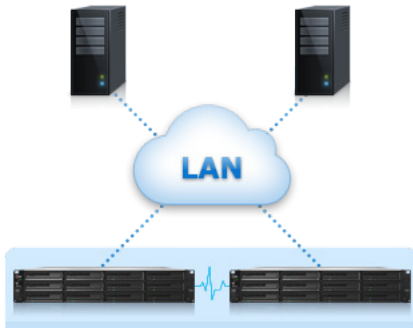

Figure 1) Reliability, Availability & Disaster Recovery

Synology High Availability ensures seamless transition between clustered servers in the event of server failure with minimal impact to businesses.

Robust Scalability

With 12 HDD trays and up to 216TB of total storage capacity², RS3614xs+ is designed to grow with businesses and provides the ability to seamlessly expand a single volume up to 108TB on the fly.

RS3614xs+ supports up to 36 HDDs or SSDs for flexible capacity and balanced performance to meet the needs of varying applications and processes. When the storage capacity of RS3614xs+ nears its limit, expansion is easily accomplished with Synology RX1214/RX1214RP via specially-designed connection cables to maximize data transmission throughput between main server and expansion units.

Management of the large storage space on RS3614xs+ is simple and flexible. Multiple Volumes on RAID allows users to create more than one volume on a RAID structure, providing a flexible and efficient way to manage the storage across all hard drives. When the need for more space arises, the volume could be easily expanded without any service disruption.

Reliability, Availability & Disaster Recovery

System reliability is of paramount importance to businesses which depend upon their commercial servers every day. RS3614xs+ responds to these concerns with wide-ranging availability and redundancy features:

- Synology High Availability ensures seamless transition between clustered servers in the event of server failure with minimal impact to applications.
- Shared Folder Sync replicates data in real-time to another Synology NAS at a remote location for prompt disaster recovery to meet the Recovery Time Objective (RTO) of your business
- Redundant data paths, power supplies, system fans, and network ports with failover support ensure continual service uptime.
- High reliability system design including fan-less CPU heat-sink and passive cooling technology prevents single point of failure.
- ECC RAM modules detect and correct errors during data transmission.
- Tool-free system fan design allows hot swap and easy exchange of malfunctioned system fans. With the brand-new screwless rail kit sliding: Synology RKS1314 (optional), system installation and maintenance is fast and easy.

Unified Storage System

By integrating file-level (NAS) and block-level (SAN) storage into one unified storage system, RS3614xs+ enables businesses to cost-effectively manage multi-protocol data and reduce total cost of ownership: