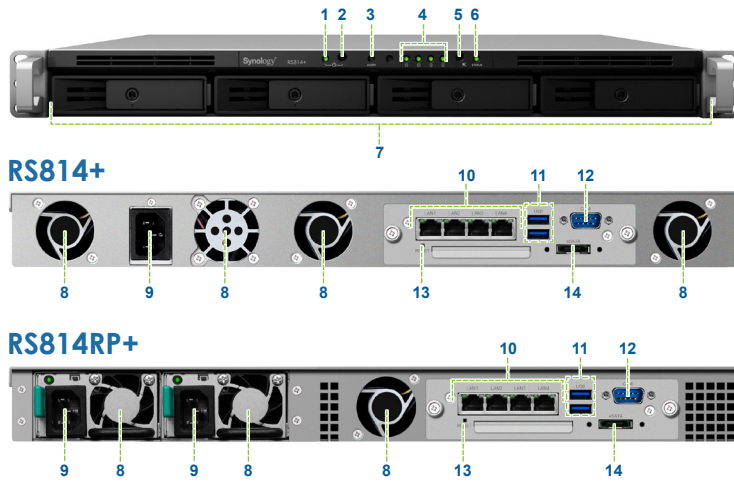

Connections & Buttons

1. 1 Power Indicator
2. 2 Power Button
3. 3 Alert Indicator
4. 4 Disk Indicators
5. 5 Beep off Button
6. 6 Status Indicator
7. 7 Hard Drive Trays
8. 8 Fan
9. 9 Power Port
10. 10 Gigabit LAN ports
11. 11 USB 3.0 Ports
12. 12 Console Port
13. 13 RESET Button
14. 14 eSATA Port

Technical Specifications

Hardware

CPU	Intel® Atom Dual Core 2.13GHz
Floating Point	Yes
Memory	DDR3 2GB (Expandable, up to 4GB)
Internal HDD/SSD	3.5" or 2.5" SATA(II) X 4 (hard drives not included)
Max Internal Capacity	20TB (4 X 5TB HDD) (The actual capacity will differ according to volume types)
Hot Swappable Drive	Yes
External Ports	USB 3.0 port X 2, eSATA port X 1
Size (HxWxD) (mm)	44 X 430.5 X 457.5 (RS814+) / 44 X 430.5 X 591.8 (RS814RP+)
Weight	7.11kg (RS814+) / 9.43kg (RS814RP+)
LAN	Gigabit X 4
Wake on LAN/WAN	Yes
Wireless Support (dongle)	Yes
AC Input Power Voltage	100V to 240V AC
Power Frequency	50 / 60Hz, Single Phase
Operating Temperature	5°C to 35°C (40°F to 95°F)
Storage Temperature	-10°C to 70°C (15 to 155°F)
Relative Humidity	5% to 95% RH

General

Networking Protocols	CIFS, AFP, NFS, FTP, WebDAV, CalDAV, iSCSI, Telnet, SSH, SNMP, VPN (PPTP, OpenVPN™, L2TP)
File System	Internal: EXT4 External: EXT4, EXT3, FAT, NTFS, HFS+
Storage Management	Max File System Size: 108TB, Max Internal Volume #: 512, Max iSCSI Target #: 32, Max iSCSI LUN#: 256, RAID Clone/Snapshot support; Supported RAID Type : Synology Hybrid RAID, Basic, JBOD, RAID 0, RAID 1, RAID 5, RAID 6, RAID 10; Synology Expansion Unit Support: RX410
File Sharing Capability	Max User Account: 2048, Max Group: 256, Max Shared Folder: 512, Max Concurrent CIFS/AFP/FTP Connections : 512
Privilege	Windows Access Control List (ACL)
Virtualization	VMware vSphere 5, Microsoft® Hyper-V, Citrix Ready
Directory Service	Windows AD Integration: Domain Users login via Samba (CIFS)/AFP/FTP/File Station, LDAP Integration
Security	FTP over SSL/TLS, IP Auto-Block, Firewall, Encrypted Network Backup over Rsync, HTTPS Connection
Utilities	Synology Assistant, Synology Data Replicator 3
Supported Clients	Windows XP onward, Mac OS X® 10.5 onward, Ubuntu 9.04 onward
Supported Browsers	Chrome®, Firefox®, Internet Explorer®: 8 or later, Safari 5® or later, Safari (iOS 5 or later on iPad®), Chrome (Android 4.0 on tablets)
Language	English, Deutsch, Français, Italiano, Español, Dansk, Norsk, Svensk, Nederlands, Русский, Polski, Magyar, Português do Brasil, Português Europeu, Türkçe, Český, 日本語, 한국어, 繁體中文, 简体中文