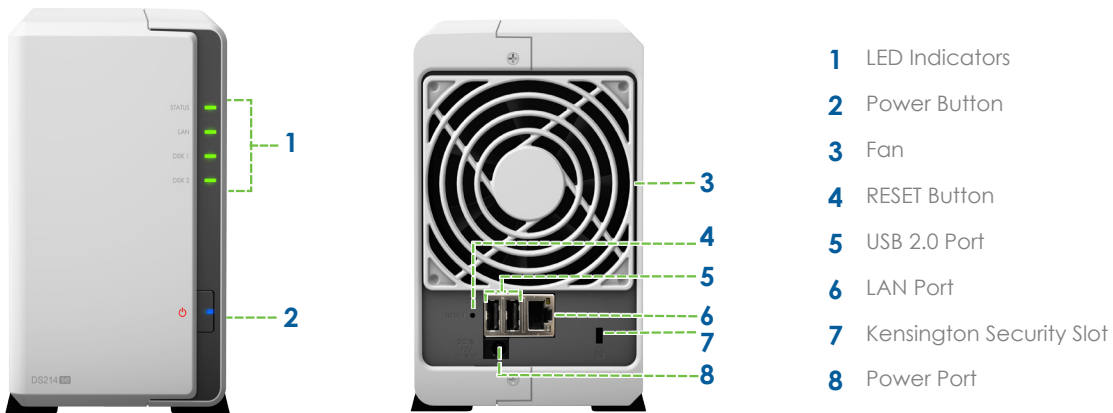

Connections & Buttons

Technical Specifications

Hardware

CPU	Marvell Armada 370 800MHz
Floating Point	Yes
Hardware Encryption Engine	Yes
Memory	DDR3 256MB
Internal HDD/SSD	3.5" or 2.5" SATA(II) X 2 (hard drives not included)
Max Internal Capacity	8TB (2 X 4TB hard drive) (The actual capacity will differ according to volume types.)
External Device Interface	USB 2.0 port X 2
Size (HxWxD)	165mm X 100mm X 225.5mm
Weight	870g
LAN	Gigabit X 1
Wireless Support	Yes (wireless dongles not included)
AC Input Power Voltage	100V to 240V
Power Frequency	50Hz to 60Hz, Single Phase
Operating Temperature	5°C to 35°C (40°F to 95°F)
Storage Temperature	-10°C to 70°C (15°F to 155°F)
Relative Humidity	5% to 95%RH

DSM Specifications

Networking Protocols	CIFS, AFP, NFS, FTP, WebDAV, CalDAV, iSCSI, Telnet, SSH, SNMP, VPN (PPTP, OpenVPN™, L2TP)
File System	Internal: EXT4 External: EXT3, EXT4, FAT, NTFS, HFS+ (Read Only)
File Sharing Capability	Max User Account: 512, Max Group: 128, Max Shared Folder: 256, Max Concurrent CIFS/AFP/FTP Connections: 64
Privilege	Windows Access Control List (ACL)
Directory Service	Windows ADS Domain Integration, LDAP Integration
Security	FTP over SSL/TLS, IP Auto-Block, Firewall, Encrypted Network Backup over Rsync, HTTPS Connection
Utilities	Synology Web Assistant, Synology Assistant, Synology Data Replicator, Cloud Station
Supported Clients	Windows XP onward, Mac OS X 10.5 onward, Ubuntu 9.04 onward
Support Browsers	Chrome, Firefox, Internet Explorer 8 or later, Safari 5 or later, Safari (iOS 5 or later on iPad), Chrome (Android 4.0 on tablets)
Language	English, Deutsch, Français, Italiano, Español, Dansk, Norsk, Svensk, Nederlands, Русский, Polski, Magyar, Português do Brasil, Português Europeu, Türkçe, Český, 日本語, 한국어, 繁體中文, 简体中文